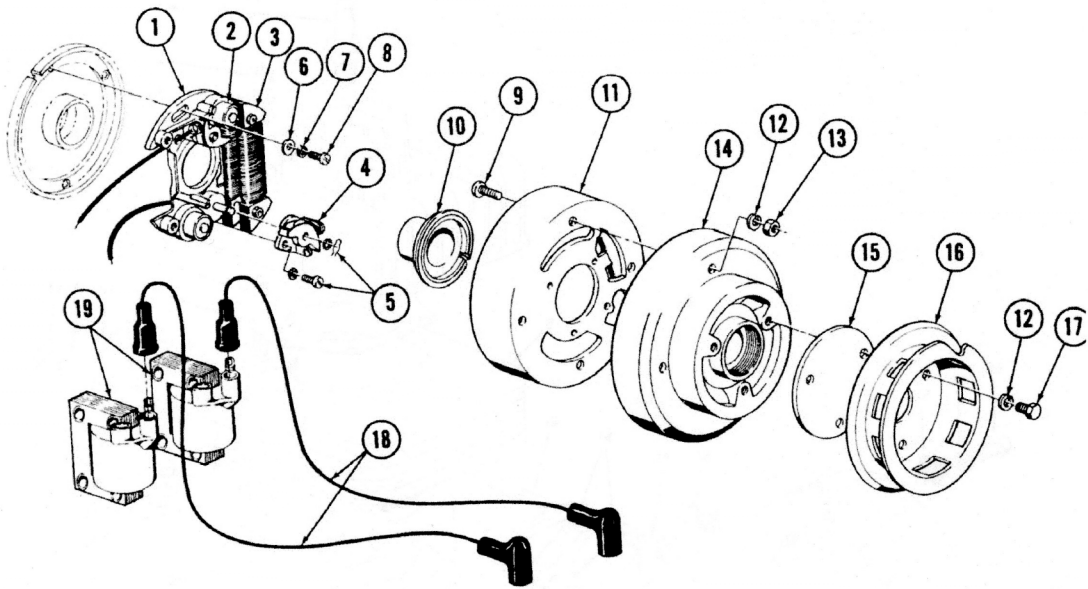

# MAGNETO

Item No.	Part No.	Part Description	Quantity
1	4060024	Armature Plate	1
2	4060047	Condensor	2
3	4060021	Ignition Coil	1
4	4060048	Points Set	2
5	4060049	Points Fastening Parts	2
6	7558201	No. 10 Sae Flat Washer	2
7	7552601	No. 10 Spring Washer	2
8	7511913	No. 10 - 32 x 1/2 Pan Hd. Screw	2
9	7512108	1/4 x 3/4 Pan Hd. Screw	4
10	4060050	Cam	1
11	4060051	Magnet Ring Assembly	1
12	7552801	1/4 Spring Washer	7
13	7542105	1/4 Hex Nut	4
14	3031003	Flywheel	1
15	3031004	Gasket	1
16	3080199	Starter Rope Pulley	1
17	7512102	1/4 x 1/2 Hex. Hd. Cap Screw	3
18	2460042	Spark Plug Wire	2
19	4060021	External Coil	2

## MAIN MOVING PARTS

Item No.	Part No.	Part Description	Quantity
1	3080308	Crankshaft Assembly	1
2	3022924	Rings	4
3	3022923	Piston	2
4	3080065	Piston Pin	2
5	3080068	Snap Ring	4
6	3080066	Needle Bearing	2
7	3080067	Spacer	4
8	3514806	Bearing Race	2
9	3514805	Roller Bearing – P.T.O. End	2
10	7715601	Retaining Ring	2
11	3080069	No. 1 Key 4mm	1
12	3514803	6306 NR Ball Bearing	1
13	3514804	6306 Ball Bearing	1
14	3080070	Spring Washer	1
15	3080071	Nut	1