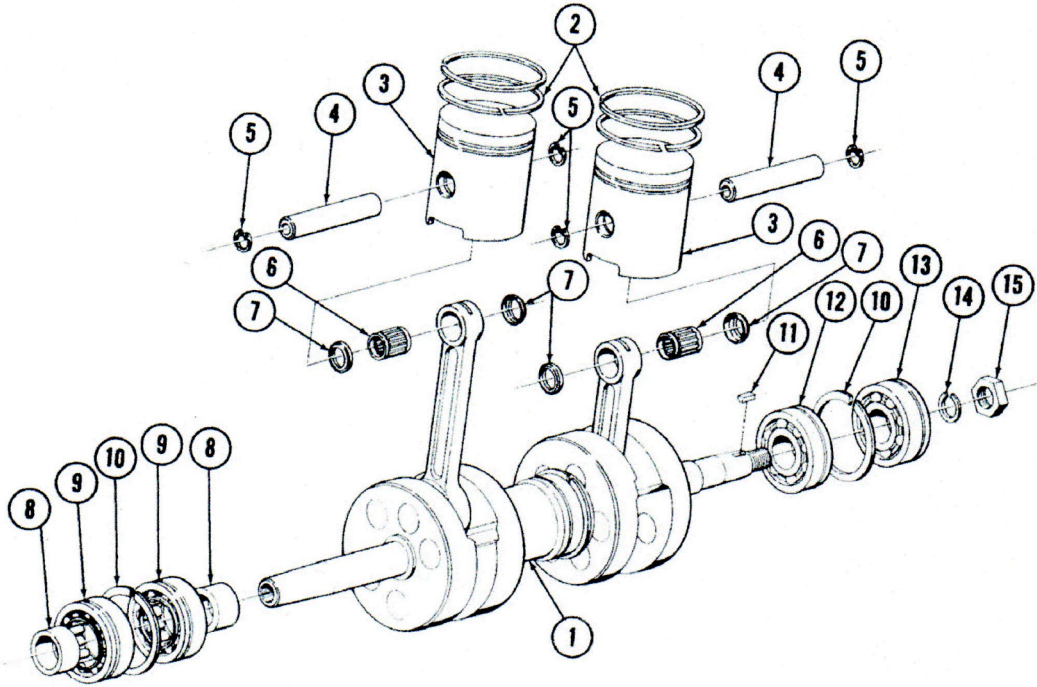

# MAGNETO

Item No.	Part No.	Part Description	Quantity
1	4060024	Armature Plate	1
2	4060047	Condensor	2
3	4060021	Ignition Coil	1
4	4060048	Points Set	2
5	4060049	Points Fastening Parts	2
6	7558201	No. 10 Sae Flat Washer	2
7	7552601	No. 10 Spring Washer	2
8	7511913	No. 10 - 32 x 1/2 Pan Hd. Screw	2
9	7512108	1/4 x 3/4 Pan Hd. Screw	4
10	4060050	Cam	1
11	4060051	Magnet Ring Assembly	1
12	7552801	1/4 Spring Washer	7
13	7542105	1/4 Hex Nut	4
14	3031003	Flywheel	1
15	3031004	Gasket	1
16	3080199	Starter Rope Pulley	1
17	7512102	1/4 x 1/2 Hex. Hd. Cap Screw	3
18	2460042	Spark Plug Wire	2
19	4060021	External Coil	2

## MAIN MOVING PARTS

Item No.	Part No.	Part Description	Quantity
1	3080308	Crankshaft Assembly	1
2	3022924	Rings	4
3	3022923	Piston	2
4	3080065	Piston Pin	2
5	3080068	Snap Ring	4
6	3080066	Needle Bearing	2
7	3080067	Spacer	4
8	3514806	Bearing Race	2
9	3514805	Roller Bearing – P.T.O. End	2
10	7715601	Retaining Ring	2
11	3080069	No. 1 Key 4mm	1
12	3514803	6306 NR Ball Bearing	1
13	3514804	6306 Ball Bearing	1
14	3080070	Spring Washer	1
15	3080071	Nut	1