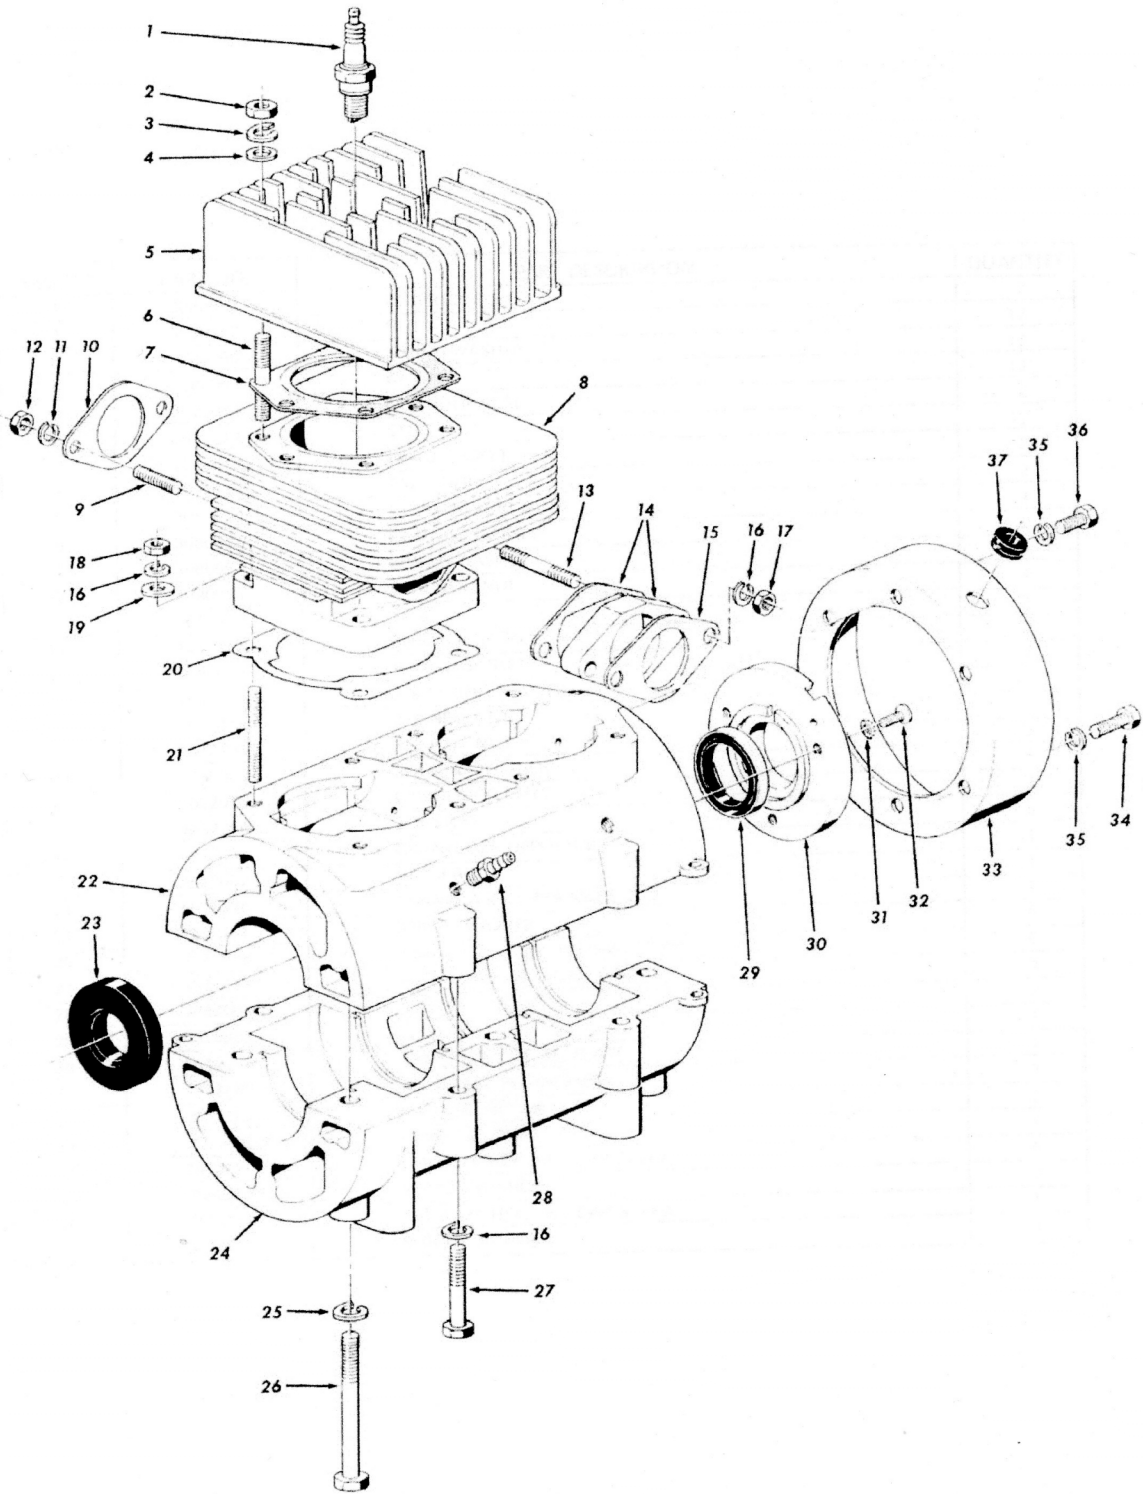

BODY

BODY

ITEM NO.	PART NO.	PART DESCRIPTION	QUANTITY
1	3080032	IGNITION PLUG	2
2	3080047	NUT	12
3	3080050	SPRING WASHER	12
4	3080053	WASHER	12
5	3022011	CYLINDER HEAD	2
6	3080014	STUD	12
7	3022012	HEAD GASKET	2
8	3022010	CYLINDER	2
9	3080016	EXHAUST PORT STUD	4
10	3080042	EXHAUST GASKET	2
11	3080051	SPRING WASHER	4
12	3080043	5/16 HEX. NUT	4
13	7512450	STUD	4
14	1251022	BLOCK & GASKET	2
15	3080039	INTAKE GASKET	2
16	7553001	3/8 SPRING WASHER	16
17	7542414	3/8 HEX. NUT	4
18	7542404	3/8 HEX. NUT	8
19	7555803	3/8 FLAT WASHER	8
20	3022013	CYLINDER GASKET	2
21	7512454	3/8 STUD	8
22	5610041	CRANKCASE UPPER HALF	1
23	3610002	OIL SEAL	1
24	5610046	CRANKCASE LOWER HALF	1
25	7553101	SPRING WASHER	6
26	7512508	7/16 x 3-3/4 HEX. HD. CAP SCREW	4
27	7512412	3/8 x 2 HEX. HD. CAP SCREW	2
28	7052004	IMPULSE NIPPLE	1
29	3610003	OIL SEAL	1
30	5610047	STATOR MOUNTING PLATE	1
31	7571802	COUNTERSUNK WASHER	3
32	7512152	FLAT HD. SCREW	3
33	3031002	FLYWHEEL DUST COVER	1
34	7512111	1/4 x 3/4 HEX. HD. CAP SCREW	5
35	7552901	SPRING WASHER	6
36	7512113	1/4 x 5/8 HEX. HD. CAP SCREW	1
37	3410078	RUBBER GROMMET	1