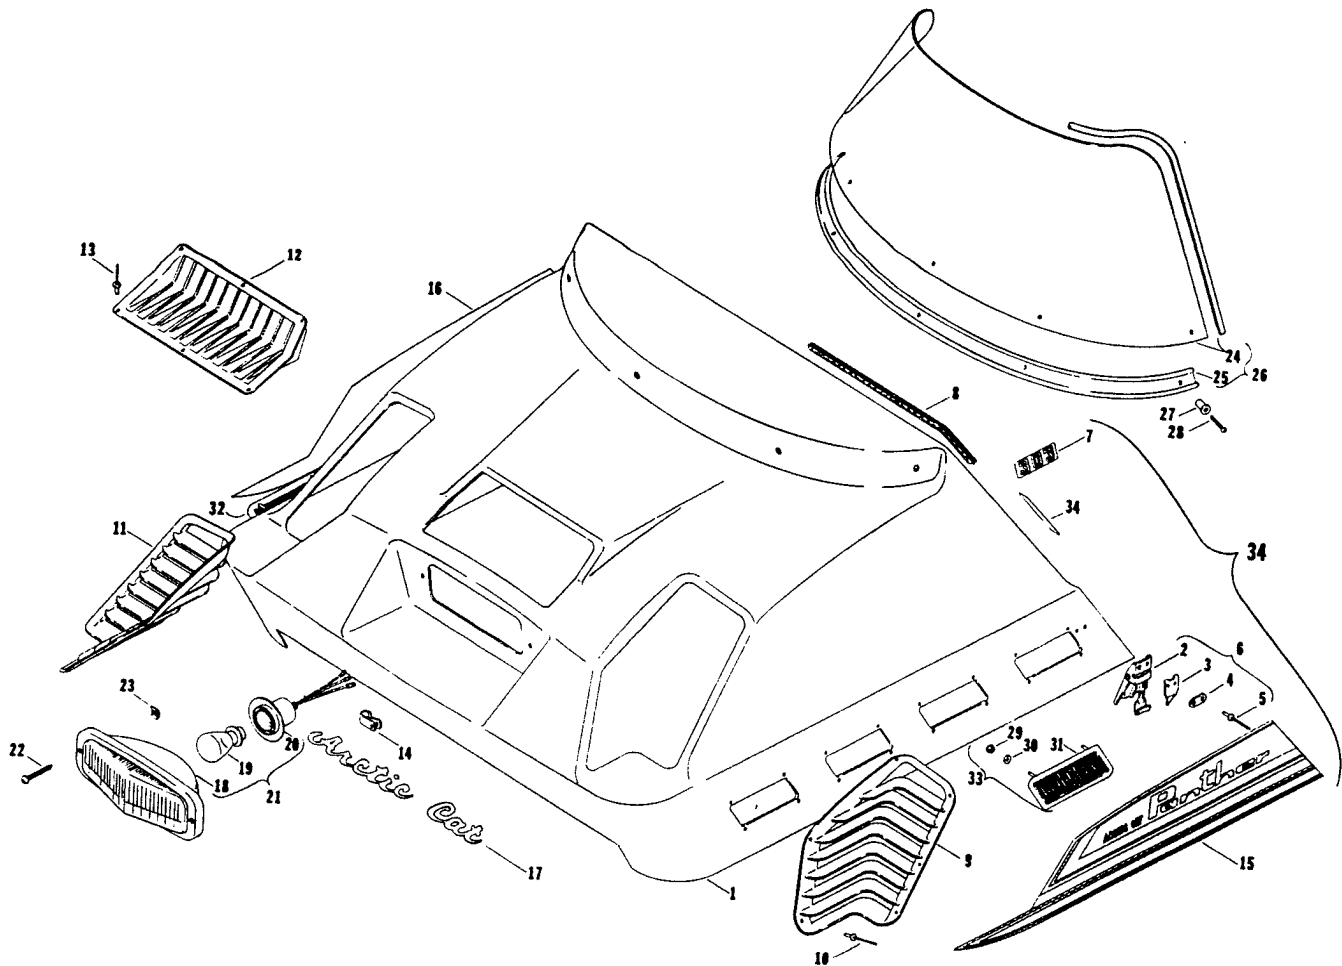

1971: Hood
303W (Panther)

Ref. No.	Pt. No.	Qty.	Description
1	0106-318	1	Hood
2	0123-280	2	Latch, Hood
3	0123-325	2	Spring, Lift
4	0116-125	2	Washer, Strike
5	0123-120	4	Rivet, No. 46
6	0110-222	2	Latch Assembly-Hood
7	0106-290	2	Decal, Engine- "303"
8	0106-107	1	Trim, Hood
9	0106-289	1	Vent, Corner-Left
10	0123-116	12	Rivet, No. 58
11	0106-288	1	Vent, Corner-Right
12	0106-206	1	Louver, Hood-Center
13	0123-312	10	Rivet, No. 58 (Black)
14	0123-344	2	Clamp, Cable
15	0106-218	1	Decal, "Panther"-Left
16	0106-219	1	Decal, "Panther"-Right
17	0106-058	1	Decal, "Arctic Cat"
18	0109-251	1	Lens Assembly

Ref. No.	Pt. No.	Qty.	Description
19	0109-267	1	Bulb, 12V, 60 Watt
20	0109-266	1	Socket Assembly-Headlight
21	0110-186	1	Headlight Assembly, Hi-Lo (60W)
22	0123-025	2	Screw-Headlight
23	0123-197	2	Speed Nut
24	0106-247	1	Windshield w/Moulding Strip, Windshield
25	0106-242	1	Strip, Windshield
26	0110-274	1	Windshield Assembly, Com.
27	0123-010	5	Expansion Nut, No. 10-32
28	0123-128	5	Bolt, No. 10-32x1 Truss
29	0123-220	32	Speed Nut, 5/32
30	0123-254	32	Washer, Rubber
31	0106-127	4	Vent, Hood Side-"Left"
32	0106-137	4	Vent, Hood Side-"Right"
33	0110-138	4	Vent Assembly, Hood-Left
	0110-253	4	Vent Assembly, Hood-Right
34	0110-400	1	Hood Complete (1-33)