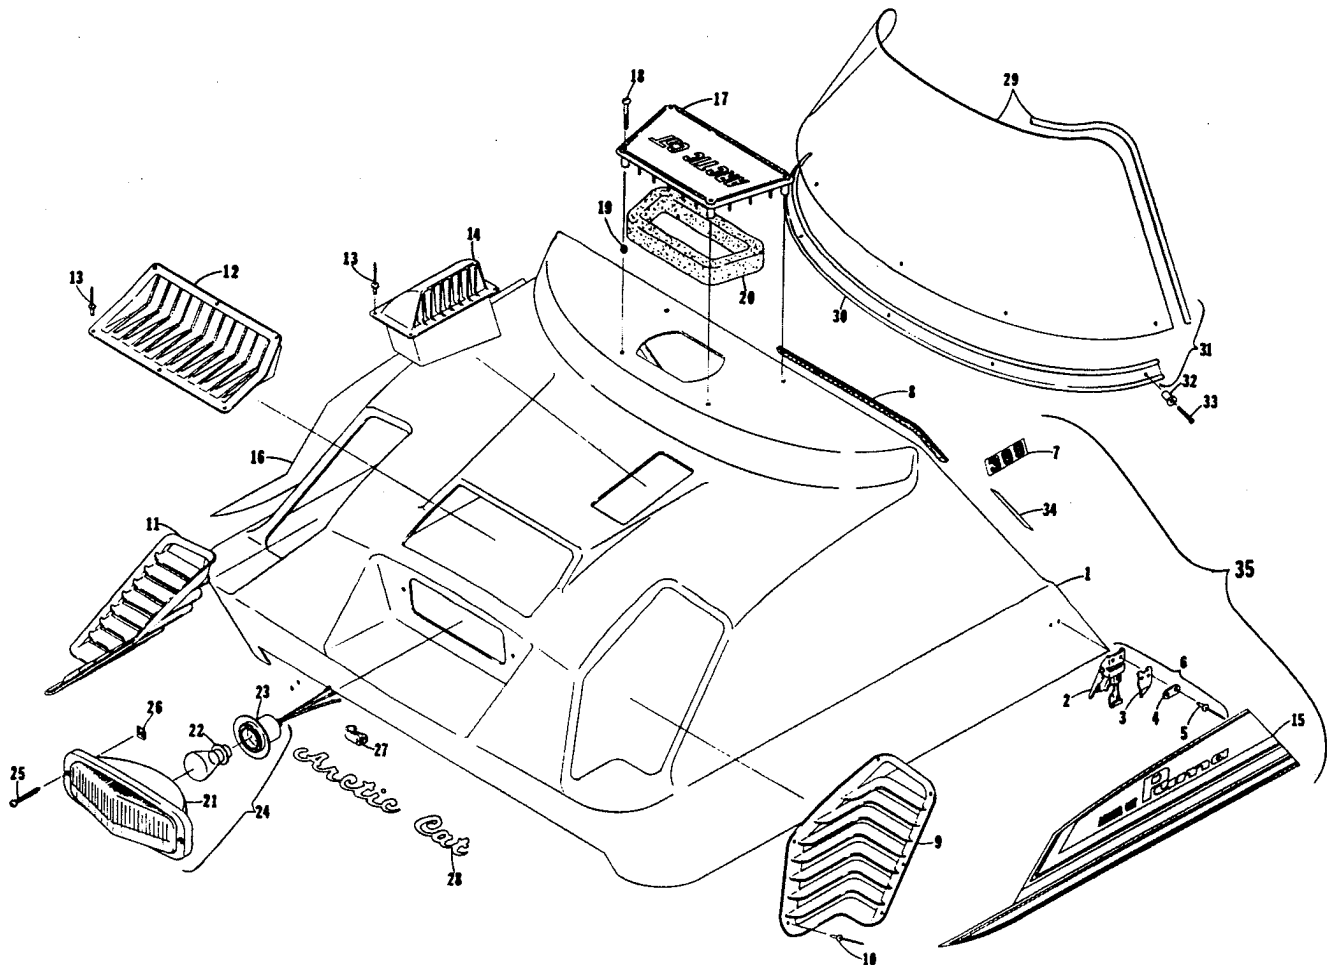

1971: Hood 399K
Panther/Puma

Ref. No.	Pt. No.	Qty.	Description
1	0106-270	1	Hood
2	0123-280	2	Latch, Hood
3	0123-325	2	Spring, Lift
4	0116-125	2	Washer, Strike
5	0123-120	4	Rivet, No. 46
6	0110-222	2	Latch Assembly
7	0106-292	2	Decal, "399" Engine
8	0106-107	1	Trim, Hood
9	0106-289	1	Vent, Corner-Left
10	0123-116	12	Rivet, No. 58
11	0106-288	1	Vent, Corner-Right
12	0106-206	1	Louver, Hood-Center
13	0123-312	10	Rivet, No. 58 (Black)
14	0106-224	1	Duct, Air, Left
15	0116-254	1	Decal, "Puma"-Left
	*0106-218	1	Decal, "Panther"-Left
16	0116-255	1	Decal, "Puma"-Right
	*0106-219	1	Decal, "Panther"-Right
17	0109-261	1	Shroud, Carb. Intake
18	0123-346	4	Bolt, No. 10-32x1 1/2 Truss

* Not Illustrated

Ref. No.	Pt. No.	Qty.	Description
19	0123-006	4	Lock Nut, 10-32
20	0109-263	1	Filter, Carb. Intake
21	0109-251	1	Lens/Housing Assembly
22	0109-267	1	Bulb, 60 Watt
23	0109-266	1	Socket Assy., Headlight
24	0110-186	1	Headlight Assembly Hi/Lo 60 Watt
25	0123-025	2	Screw, Headlight
26	0123-197	2	Speed Nut
27	0123-344	2	Clamp, Cable
28	0106-058	1	Decal, "Arctic Cat"
29	0106-247	1	Windshield W/Molding
30	0106-242	1	Strip, Windshield
31	0110-274	1	Windshield Assy. Complete
32	0123-010	5	Expansion Nut, 10-32
33	0123-128	5	Bolt, No. 10-32x1 Truss
34	0106-108	2	Decal, Hood "Caution"
35	0110-401	1	Hood Complete - Panther (Less Windshield)
	0110-402	1	Hood Complete - Puma (Less Windshield)