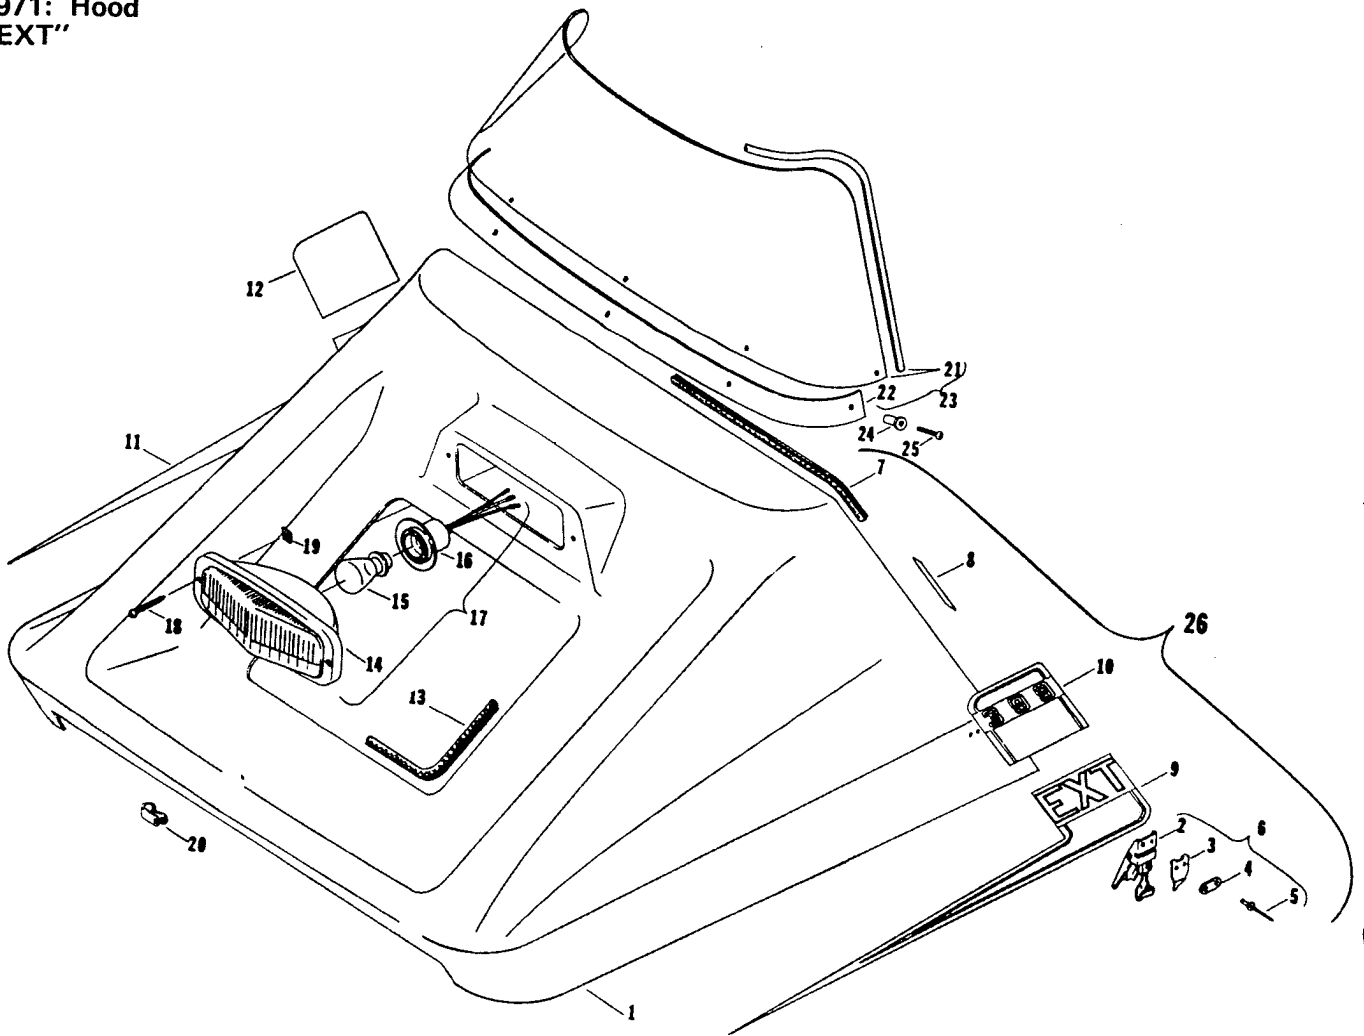

1971: Hood
"EXT"

Ref. No.	Pt. No.	Qty.	Description
1	0106-271	1	Hood-"EXT"
2	0123-280	2	Hood Clamp
3	0123-325	2	Lift Spring
4	0116-125	2	Strike Washer
5	0123-120	4	Rivet, No. 46
6	0110-222	2	Hood Latch Assy.
7	0106-107	1	Hood Trim
8	0106-108	2	Decal, "Caution"
9	0106-269	1	Decal, "EXT"-Left
10	0106-274	1	Decal, "295"-Left (EXT)
	0106-275	1	Decal, "340"-Left (EXT)
	0106-276	1	Decal, "399"-Left (EXT)
	0106-277	1	Decal, "440"-Left (EXT)
11	0106-268	1	Decal, "EXT"-Right
12	0106-281	1	Decal, "295"-Right (EXT)
	0106-282	1	Decal, "340"-Right (EXT)
	0106-283	1	Decal, "399"-Right (EXT)
	0106-284	1	Decal, "440"-Right (EXT)

Ref. No.	Pt. No.	Qty.	Description
13	0106-319	1	Hood Trim-Inside
14	0109-251	1	Lens, Headlight
15	0109-267	1	Bulb, Headlight-60 Watt
16	0109-266	1	Socket Assy.-Headlight
17	0110-186	1	Headlight Assy.-60 Watt
18	0123-025	2	Screw, Headlight
19	0123-197	2	Speed Nut
20	0123-344	2	Cable Clamp
21	0106-311	1	Windshield w/Molding
22	0106-310	1	Windshield Strip
23	0110-352	1	Windshield Assy. (EXT)
24	0123-010	5	Expansion Nut 10-32
25	0123-128	5	Bolt, 10-32x1 Truss
26	0110-406	1	Hood Complete (EXT) (Less Windshield & Engine Decals)