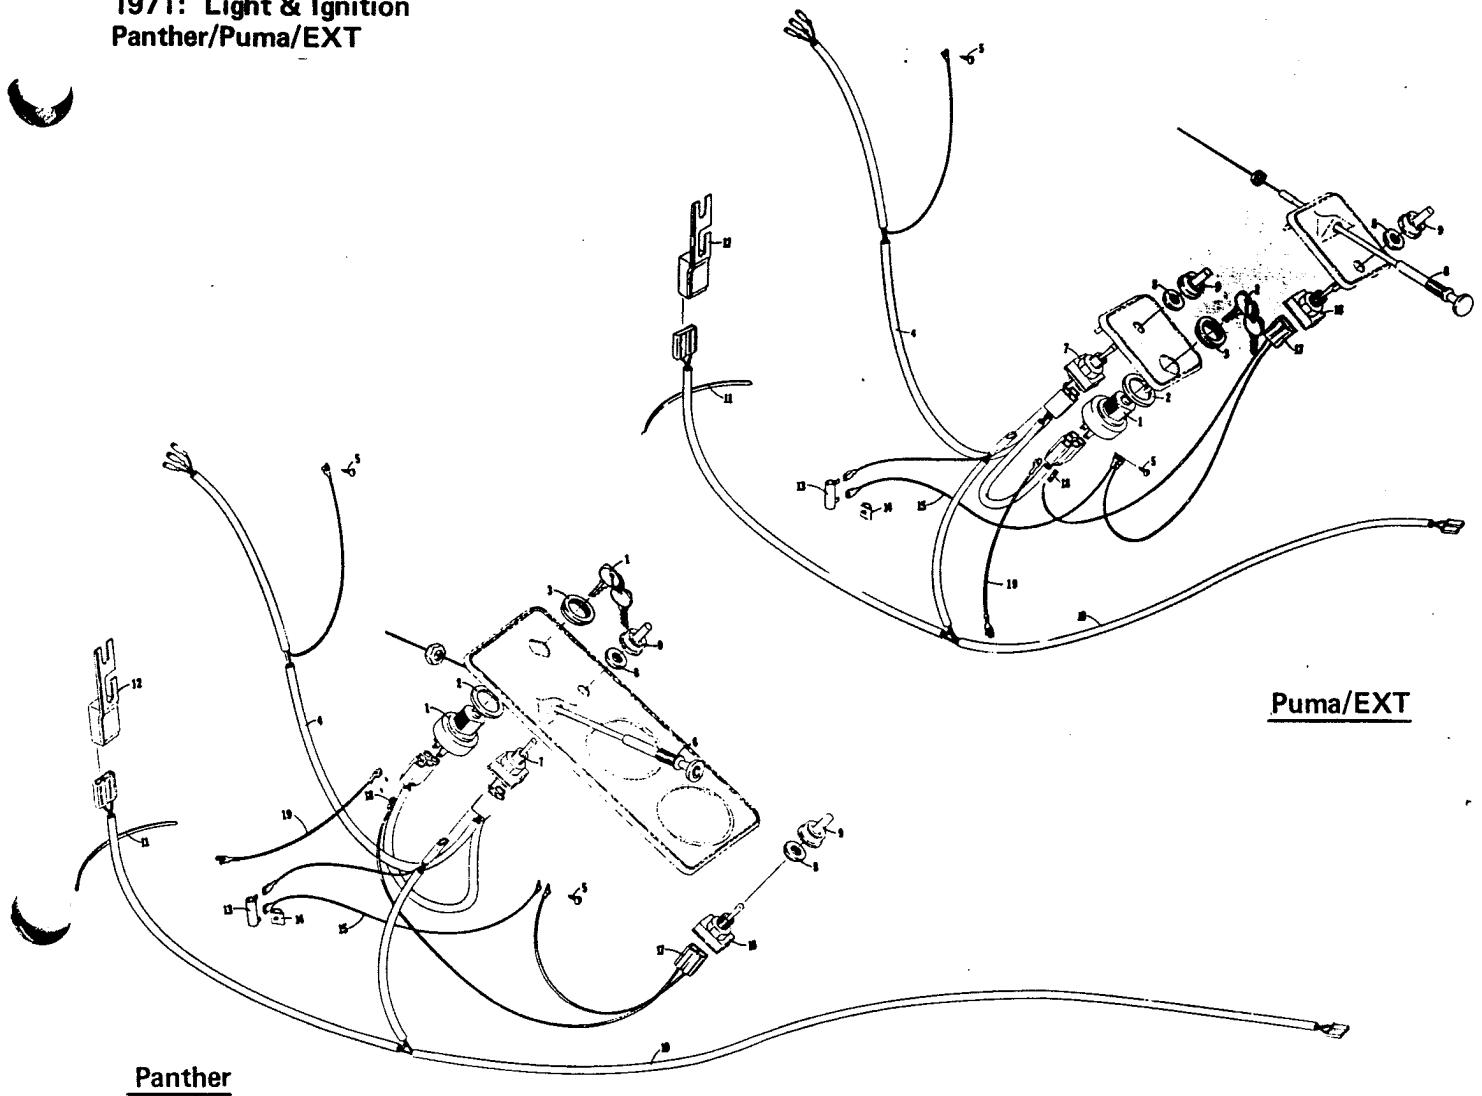

1971: Light & Ignition
Panther/Puma/EXT

Panther

Puma/EXT

Ref. No.	Pt. No.	Qty.	Description
1	0109-248	1	Ignition Switch
2	0123-320	1	Spacer
3	0123-298	1	Nut, 3/16-20 (IGN)
4	0116-187	1	Harness, Light and Ignition
5	0123-127	2	Screw, 10x1/2
6	0109-181	1	Choke, 12-1/4
	0109-273	1	Choke, 10-5/8
	0109-274	1	Choke, 13
	0109-275	1	Choke, 10
	0109-245	1	Choke, 15-1/4
	0109-125	1	Choke, 19 (305K-L)
	0109-318	1	Choke, 8 (303W-P)
7	0109-186	1	Switch, Light
8	0109-259	2	Nut, 7/16-28
9	0109-260	2	Cover, Switch
10	0109-276	1	Harness, Taillight (With Brake Switch-No Resistor)

Ref. No.	Pt. No.	Qty.	Description
	0109-283	1	Harness, Taillight (With Brake Switch and Resistor)
	0116-193	1	Harness, Taillight (No Brake Switch-with Resistor)
11	0123-348	2	Cable Tie,
12	0109-269	1	Switch, Brake Light
13	0109-241	1	Resistor, 25 Watt
14	0123-294	1	Speed Clip
15	0116-194	1	Ground Wire, Resistor
16	0109-187	1	Switch, On-Off
17	0109-205	1	Harness, On-Off (Twin Cylinder Engines)
	0109-188	1	Harness, On-Off (Shown) (Single Cylinder Engines)
18	0116-085	1	Terminal, Two Wire
19	0109-189	1	Ground Wire, Switch (Single Cylinder Engines)