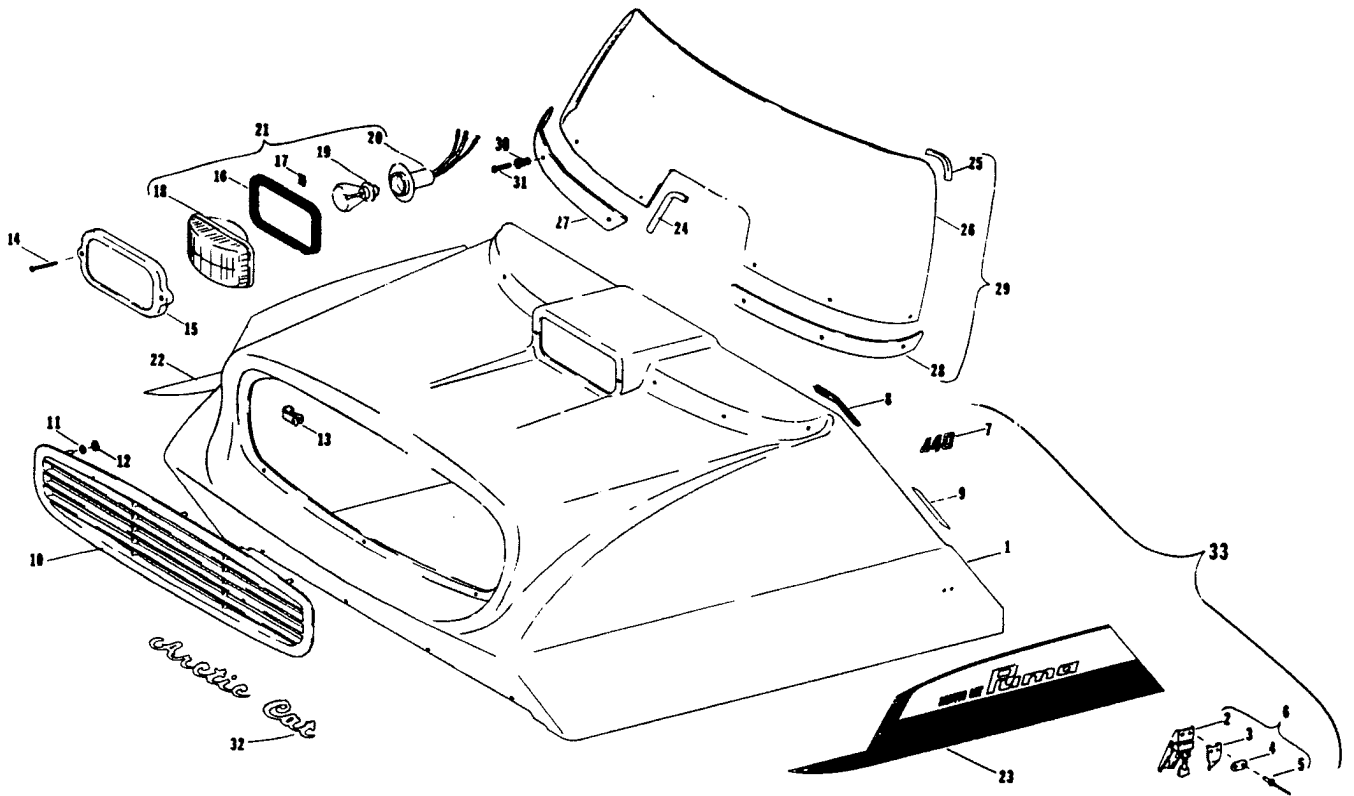

1971: Hood
Panther/ Puma

Ref. No.	Pt. No.	Qty.	Description
1	0106-238	1	Hood-Puma: 340HM, 340/399/440JLO, 440S, 634H Panther: 440S, 634H
	0106-315	1	Hood-760JLO Panther
2	0123-280	2	Clamp
3	0123-325	2	Lift, Spring
4	0116-125	2	Washer, Strike
5	0123-120	4	Rivet, No. 46
6	0110-222	2	Hood, Latch Assembly
7	0106-291	2	Decal, Engine-"340"
	0106-292	2	Decal, Engine-"399"
	0106-293	2	Decal, Engine-"440"
	0106-294	2	Decal, Engine-"634"
	0106-295	2	Decal, Engine-"760"
8	0106-107	1	Trim, Hood
9	0106-108	2	Decal, "Caution"
10	0116-169	1	Grill, Hood
11	0123-254	6	Washer, Rubber
12	0123-202	7	Speed Nut-3/16
13	0123-344	1	Clamp, Cable
14	0123-025	2	Screw-Headlight
15	0116-170	1	Headlight, Rim
16	0116-171	1	Gasket, Headlight

Ref. No.	Pt. No.	Qty.	Description
17	0123-191	2	Speed Nut
18	0116-184	1	Lens Assembly, Headlight
19	0116-183	1	Bulb, Hi-Lo, 45 Watt
20	0116-182	1	Socket Assembly, Bulb
21	0116-177	1	Headlight Assembly-12V, 45 Watt
22	0106-219	1	Decal, "Panther"-Right
	0116-255	1	Decal, "Puma"-Right
23	0106-218	1	Decal, "Panther"-Left
	0116-254	1	Decal, "Puma"-Left
24	0106-254	1	Windshield Trim (Short)
25	0106-244	1	Windshield Moulding
26	0106-243	1	Windshield
27	0106-246	1	Windshield Strip-Right
28	0106-245	1	Windshield Strip-Left
29	0110-273	1	Windshield Assembly-(25-28)
30	0123-010	6	Expansion Nut No. 10-32
31	0123-128	6	Bolt, No. 10-32x1 Truss
32	0106-058	1	Decal, "Arctic Cat"
33	0110-403	1	Hood Complete (Less Windshield & Decals)
	0110-407	1	Hood Complete-760JLO Panther (Less Windshield)