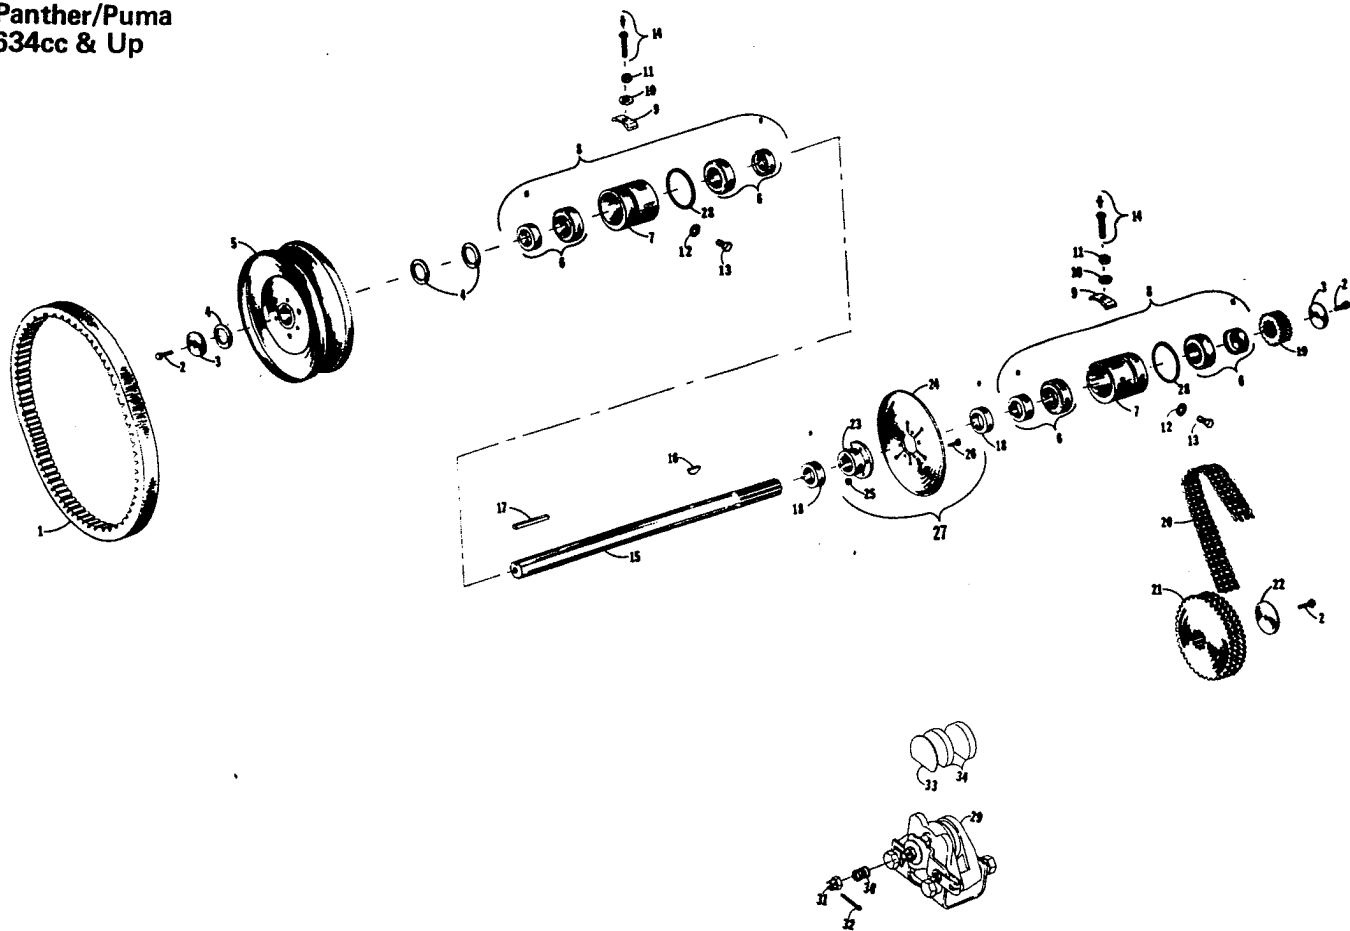

Ref. No.	Pt. No.	Qty.	Description
22	0123-032	4	Bolt, 3/8-24x4-1/2
23	0123-001	4	Lock Nut, 3/8-24
24	0110-265	1	Front Arm Weldment
25	0104-033	1	Spring, Right Front
26	0110-001	2	Inner Axle
27	0123-011	4	Lock Washer, 3/8
28	0123-023	4	Bolt, 3/8-24x1
29	0104-035	1	Spring, Left Rear
30	0104-031	1	Spring, Right Rear
31	0104-108	4	Pivot Insert
32	0110-266	2	Inside Arm w/Bushing
33	0110-269	1	Arm Assembly, Rear
34	0104-062	2	Grease Zerk
35	0104-092	2	Bushing, Spring
36	0104-107	4	Oilite Bushing
37	0110-287	1	Assembly Complete, Undercarriage (Items 1-36)
38	0123-296	2	Lock Nut, 7/16-20
39	0106-173	1	Shock Absorber
40	0123-288	2	Bolt, 7/16-20x2-1/4

* See Reference Sheet 0153-009 for correct Part Number on specific model.

1971: Drive Chain
Panther/Puma
634cc & Up

Ref. No.	Pt. No.	Qty.	Description
1	0100-042	1	Drive Belt (634H, 760J)
2	0123-131	3	Bolt, 5/16-24x3/4 (Es-Lok)
3	0123-019	2	Washer, 21/64 IDx1-1/2 OD
4	0123-263	(4)	Spacer Washer, 1" ID (Qty. as Required)
5	0101-075	1	Driven Clutch, 1190
6	0135-059	4	1" Bearing w/Lock Collar
7	0107-056	2	Eccentric
8	0110-243	2	Short Eccentric Assembly
9	0123-268	2	Washer, Eccentric
10	0123-011	2	Lock Washer, 3/8
11	0123-004	2	Nut, 3/8-24
12	0123-334	2	Lock Washer, 3/8 Int.
13	0123-286	2	Bolt 3/8-16x5/8 Hex
14	0123-184	2	Eccentric Bolt (w/Grease Zerk)
15	0135-077	1	1" Driven Shaft
16	0102-009	1	Woodruff Key (No. 808)
17	0101-076	1	Key, 3/16x1/4x3"
18	0102-010	2	1" Shaft Collar
19	0116-134	1	Sprocket, 21T, RC35-2, 1" Spline, (634H)
	0116-153	1	Sprocket, 21T, RC35-3, 1" Spline (760J)