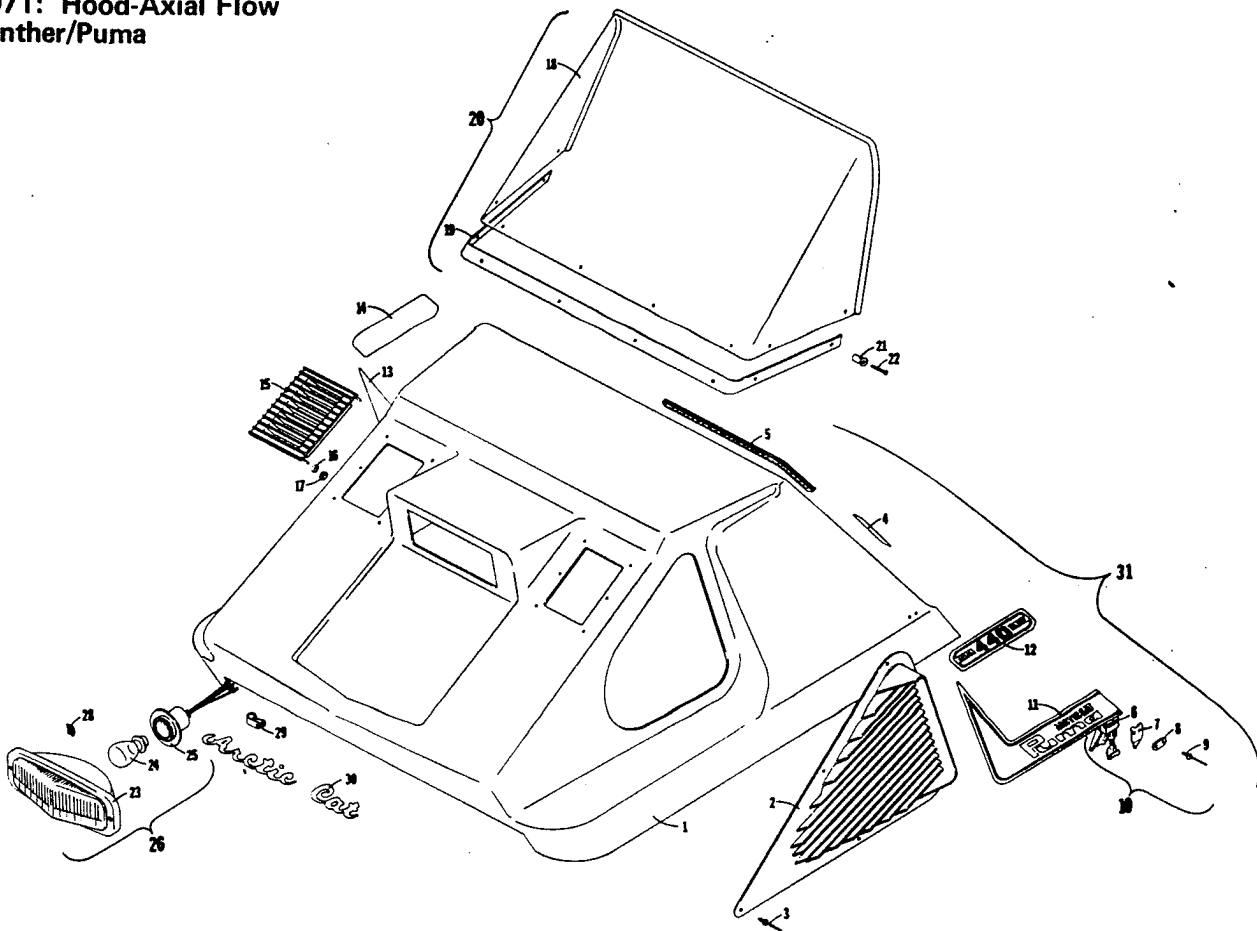

**1971: Hood-Axial Flow
Panther/Puma**

Ref. No.	Pt. No.	Qty.	Description
1	0106-248	1	Hood, Axial Flow
2	0106-253	2	Louver, Hood Side
3	0123-312	14	Rivet, 58 (Black)
4	0106-108	2	Decal, "Caution"
5	0106-107	1	Trim, Hood
6	0123-280	2	Hood Latch
7	0123-325	2	Lift, Spring
8	0116-125	2	Strike, Hood Latch
9	0123-120	4	Rivet, No. 46
10	0110-222	2	Latch, Assembly, Hood
11	0106-267	1	Decal, "Panther"-Left
	0116-264	1	Decal, "Puma"-Left
12	0106-260	1	Decal, "Axial Flow/340"-Left
	0106-261	1	Decal, "Axial Flow/399"-Left
	0106-262	1	Decal, "Axial Flow/440"-Left
13	0106-266	1	Decal, "Panther"-Right
	0116-263	1	Decal, "Puma"-Right
14	0106-255	1	Decal, "Axial Flow/340"-Right
	0106-256	1	Decal, "Axial Flow/399"-Right
	0106-257	1	Decal, "Axial Flow/440"-Right

Ref. No.	Pt. No.	Qty.	Description
15	0106-273	2	Grill, Air Intake
16	0123-254	8	Washer, Rubber
17	0123-220	8	Speed Nut, 5/32
18	0106-305	1	Windshield, with trim
19	0106-302	1	Windshield Strip
20	0110-288	1	Windshield Assembly (18-19)
21	0123-010	5	Expansion Nut, 10-32
22	0123-128	5	Bolt, 10-32x1 Truss
23	0109-251	1	Lens Assembly
24	0109-267	1	Bulb, 12V/60 Watt
25	0109-266	1	Socket, Headlight
26	0110-186	1	Headlight Assembly (60 Watt)
27	0123-025	2	Screw, Headlight
28	0123-197	2	Speed Nut
29	0123-344	2	Cable Clamp
30	0106-058	1	Decal, "Arctic Cat"
31	<u>0110-404</u>	1	Hood Complete-"Axial Panther" (Less Windshield & Engine Decals)
	<u>0110-405</u>	1	Hood Complete-"Axial Puma" (Less Windshield & Engine Decals)