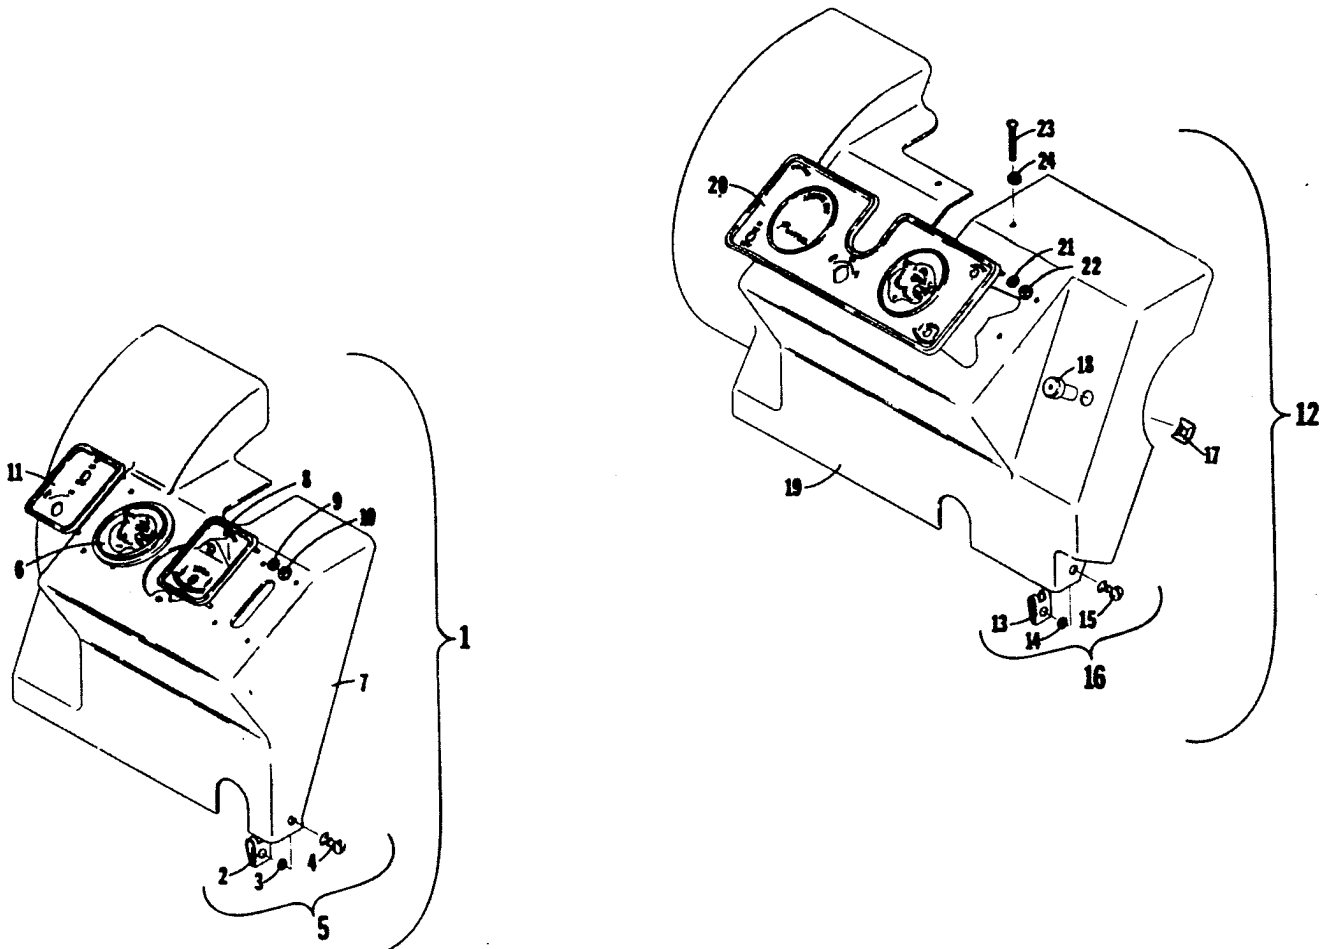

1971: Console
Puma/EXT

Ref. No.	Pt. No.	Qty.	Description
1	0110-385	1	Console Assembly (2-11)
2	0123-214	3	Clip
3	0123-213	3	Split Ring
4	0123-212	3	Stud, 1/4 Turn
5	0123-211	3	1/4 Turn Assy.-No. 5 (2-4)
6	0106-183	1	Cover, Panther Head
7	0106-205	1	Console-Plain
	0106-170	1	Console-w/Panther Cover
8	0116-253	1	Control Panel, Right
9	0123-254	10	Washer, Rubber
10	0123-202	10	Speed Nut-3/16
11	0116-219	1	Control Panel, Left
12	0110-386	1	Console Assembly (13-24)

Ref. No.	Pt. No.	Qty.	Description
13	0123-214	2	Clip
14	0123-213	2	Split Ring
15	0123-212	2	Stud, 1/4 Turn
16	0123-211	2	1/4 Turn Assy.-No. 5 (13-15)
17	0123-178	2	Speed Nut-5/8
18	0135-111	2	Bushing, Recoil
19	0116-168	1	Console-Plain
20	0106-213	1	Control Panel
21	0123-254	10	Washer, Rubber
22	0123-202	10	Speed Nut-3/16
23	0123-145	2	Bolt, 1/4-20x1-3/8 Truss
24	0123-003	2	Lock Nut, 1/4-20