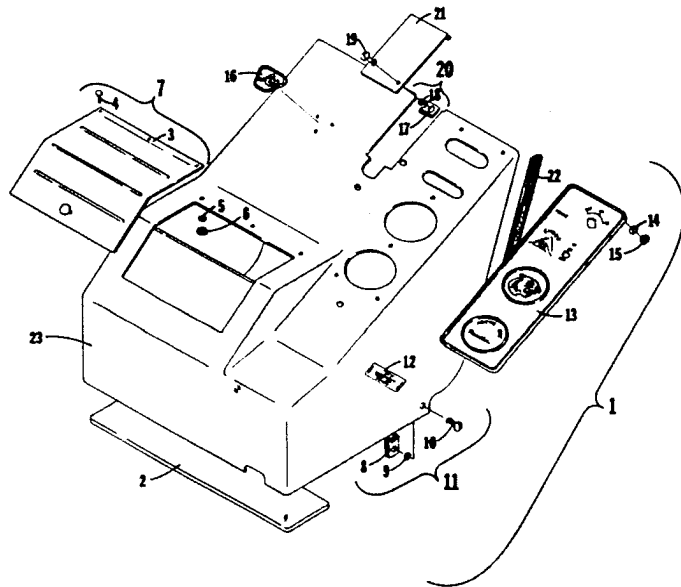

**1971: Consoles
Panther**

Ref. No.	Pt. No.	Qty.	Description
1	0110-383	1	Console Assembly (2-23)
2	0106-110	1	Pad, Console
3	0106-103	1	Door, Console
4	0123-217	3	Pin, 5/32x1/2
5	0123-254	3	Washer, Rubber
6	0123-220	3	Speed Nut, 5/32
7	0110-135	1	Door w/Fasteners (3-6)
8	0123-214	3	Clip
9	0123-213	3	Split Ring
10	0123-212	3	Stud, 1/4 Turn
11	0123-211	3	1/4 Turn Assy.-No. 5 (8-10)
12	0106-111	1	Decal, "Emergency Off"
13	0106-220	1	Control Panel
14	0123-254	6	Washer, Rubber
15	0123-202	6	Speed Nut, 3/16
16	0106-200	1	Plate, "Logo"
17	0123-210	1	Receptacle
18	0123-209	1	Split Ring
19	0123-208	1	Stud, 1/4 Turn
20	0123-207	1	1/4 Turn Assy.-No. 2 (17-19)
21	0106-197	1	Cover Plate, Console
22	0106-156	1	Trim, Console

Ref. No.	Pt. No.	Qty.	Description
23	0106-102	1	Console-Plain
25	0110-384	1	Console Assembly (26-43)
26	0106-239	1	Console-Plain
27	0106-110	1	Pad, Console
28	0123-214	2	Clip
29	0123-213	2	Split Ring
30	0123-342	2	Stud, 1/4 Turn
31	0123-003	2	Lock Nut, 1/4-20
32	0106-137	2	Vent, Right
33	0106-127	2	Vent, Left
34	0135-111	2	Bushing, Recoil
35	0123-178	2	Speed Nut, 5/8
36	0106-103	1	Door, Console
37	0123-217	3	Pin, 5/32x1/2
38	0123-254	11	Washer, Rubber
39	0123-220	3	Speed Nut, 5/32
40	0110-135	1	Door w/Fasteners (37-39)
41	0106-212	1	Control Panel
42	0123-202	8	Speed Nut, 3/16
43	0123-145	2	Bolt, 1/4-20x1-3/8 Truss