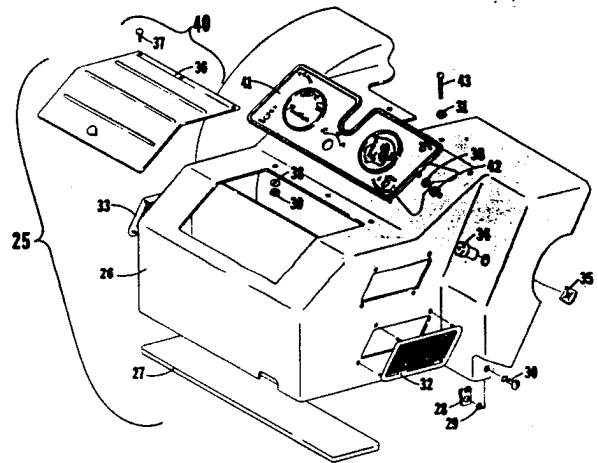

**1971: Consoles
Panther**

Ref. No.	Pt. No.	Qty.	Description
1	0110-383	1	Console Assembly (2-23)
2	0106-110	1	Pad, Console
3	0106-103	1	Door, Console
4	0123-217	3	Pin, 5/32x1/2
5	0123-254	3	Washer, Rubber
6	0123-220	3	Speed Nut, 5/32
7	0110-135	1	Door w/Fasteners (3-6)
8	0123-214	3	Clip
9	0123-213	3	Split Ring
10	0123-212	3	Stud, 1/4 Turn
11	0123-211	3	1/4 Turn Assy.-No. 5 (8-10)
12	0106-111	1	Decal, "Emergency Off"
13	0106-220	1	Control Panel
14	0123-254	6	Washer, Rubber
15	0123-202	6	Speed Nut, 3/16
16	0106-200	1	Plate, "Logo"
17	0123-210	1	Receptacle
18	0123-209	1	Split Ring
19	0123-208	1	Stud, 1/4 Turn
20	0123-207	1	1/4 Turn Assy.-No. 2 (17-19)
21	0106-197	1	Cover Plate, Console
22	0106-156	1	Trim, Console

Ref. No.	Pt. No.	Qty.	Description
23	0106-102	1	Console-Plain
25	0110-384	1	Console Assembly (26-43)
26	0106-239	1	Console-Plain
27	0106-110	1	Pad, Console
28	0123-214	2	Clip
29	0123-213	2	Split Ring
30	0123-342	2	Stud, 1/4 Turn
31	0123-003	2	Lock Nut, 1/4-20
32	0106-137	2	Vent, Right
33	0106-127	2	Vent, Left
34	0135-111	2	Bushing, Recoil
35	0123-178	2	Speed Nut, 5/8
36	0106-103	1	Door, Console
37	0123-217	3	Pin, 5/32x1/2
38	0123-254	11	Washer, Rubber
39	0123-220	3	Speed Nut, 5/32
40	0110-135	1	Door w/Fasteners (37-39)
41	0106-212	1	Control Panel
42	0123-202	8	Speed Nut, 3/16
43	0123-145	2	Bolt, 1/4-20x1-3/8 Truss