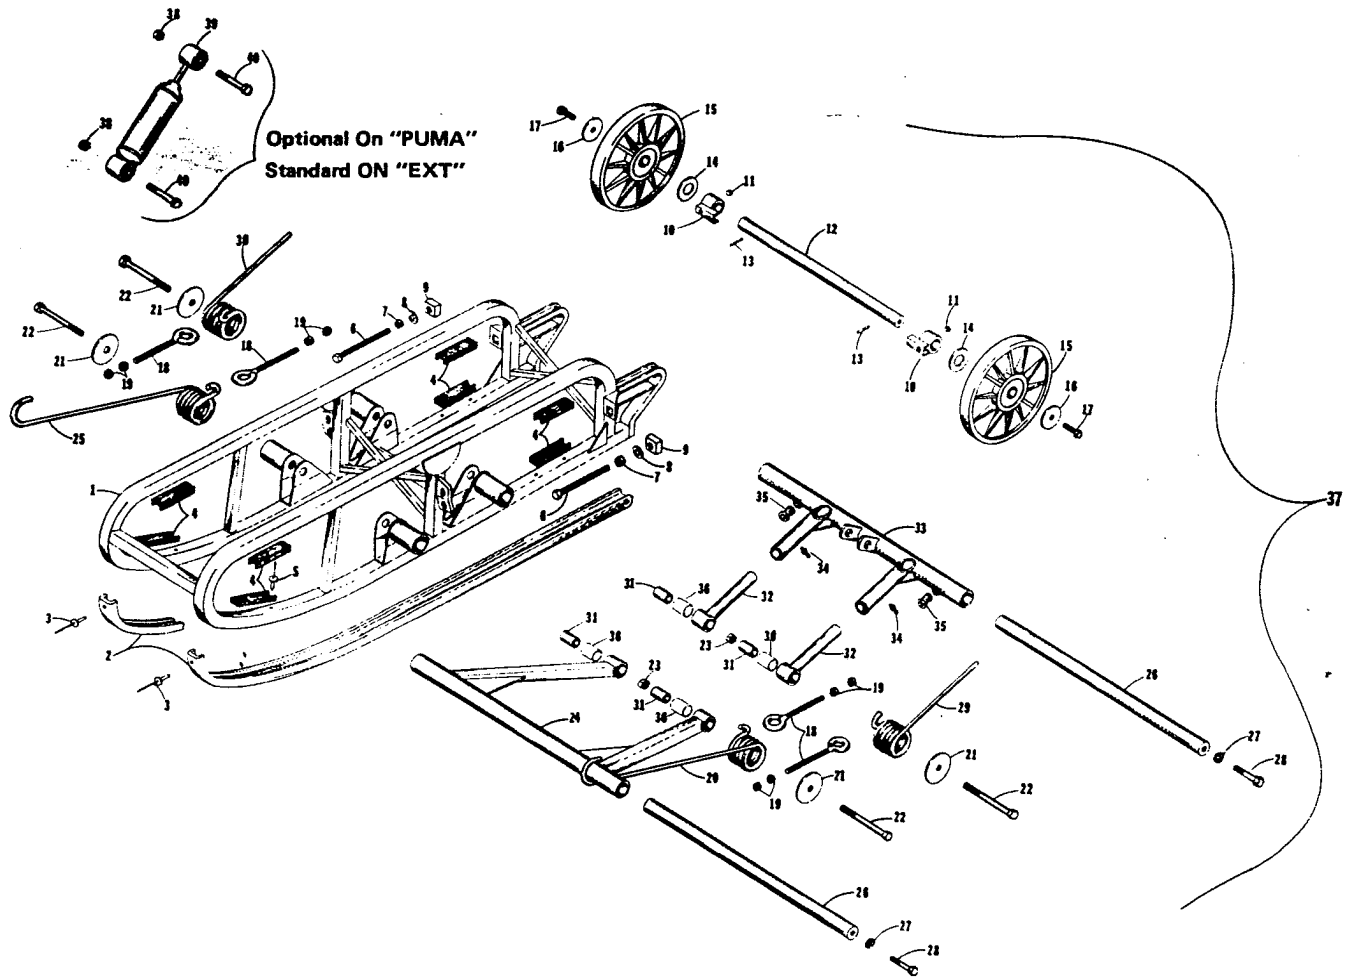

1971: Undercarriage
Puma/EXT

Ref. No.	Pt. No.	Qty.	Description
1	0110-264	1	Frame Assembly
2	0104-105	2	Hi-Fax
3	0123-071	30	Rivet, No. 56
4	0104-073	8	Shock Pad
5	0123-251	16	Rivet
6	0123-328	2	Bolt, 7/16-14x4
7	0123-142	2	Nut, 7/16-14 NC Hex
8	0123-111	2	Washer, Lock-7/16
9	0123-356	2	Nut, Square, 7/16-14
10	0110-268	2	Spacer, Rear Axle
11	0123-040	2	Set Screw, 3/8-24x3/8
12	0104-131	1	Rear Axle
13	0123-061	2	Drive Pin, 5/32x1-1/4
14	0123-018	2	Washer, .765x1-1/2
15	0104-023	2	Wheel
16	0123-019	2	Washer, 21/64 ID
17	0123-131	2	Bolt, 5/16-24x3/4 (Es-Lok)
18	2272-037	4	Eye Bolt, 3/8-16x4-1/4
19	0123-150	8	Jam Nut, 3/8-16
20	0104-032	1	Spring, Left Front
21	0123-331	4	Washer, .390x2

Ref. No.	Pt. No.	Qty.	Description
22	0123-032	4	Bolt, 3/8-24x4-1/2
23	0123-001	4	Lock Nut, 3/8-24
24	0110-265	1	Front Arm Weldment
25	0104-033	1	Spring, Right Front
26	0110-001	2	Inner Axle
27	0123-011	4	Lock Washer, 3/8
28	0123-023	4	Bolt, 3/8-24x1
29	0104-035	1	Spring, Left Rear
30	0104-031	1	Spring, Right Rear
31	0104-108	4	Pivot Insert
32	0110-266	2	Inside Arm w/Bushing
33	0110-269	1	Arm Assembly, Rear
34	0104-062	2	Grease Zerk
35	0104-092	2	Bushing, Spring
36	0104-107	4	Oilite Bushing
37	0110-287	1	Assembly Complete, Undercarriage (Items 1-36)
38	0123-296	2	Lock Nut, 7/16-20
39	0106-173	1	Shock Absorber
40	0123-288	2	Bolt, 7/16-20x2-1/4