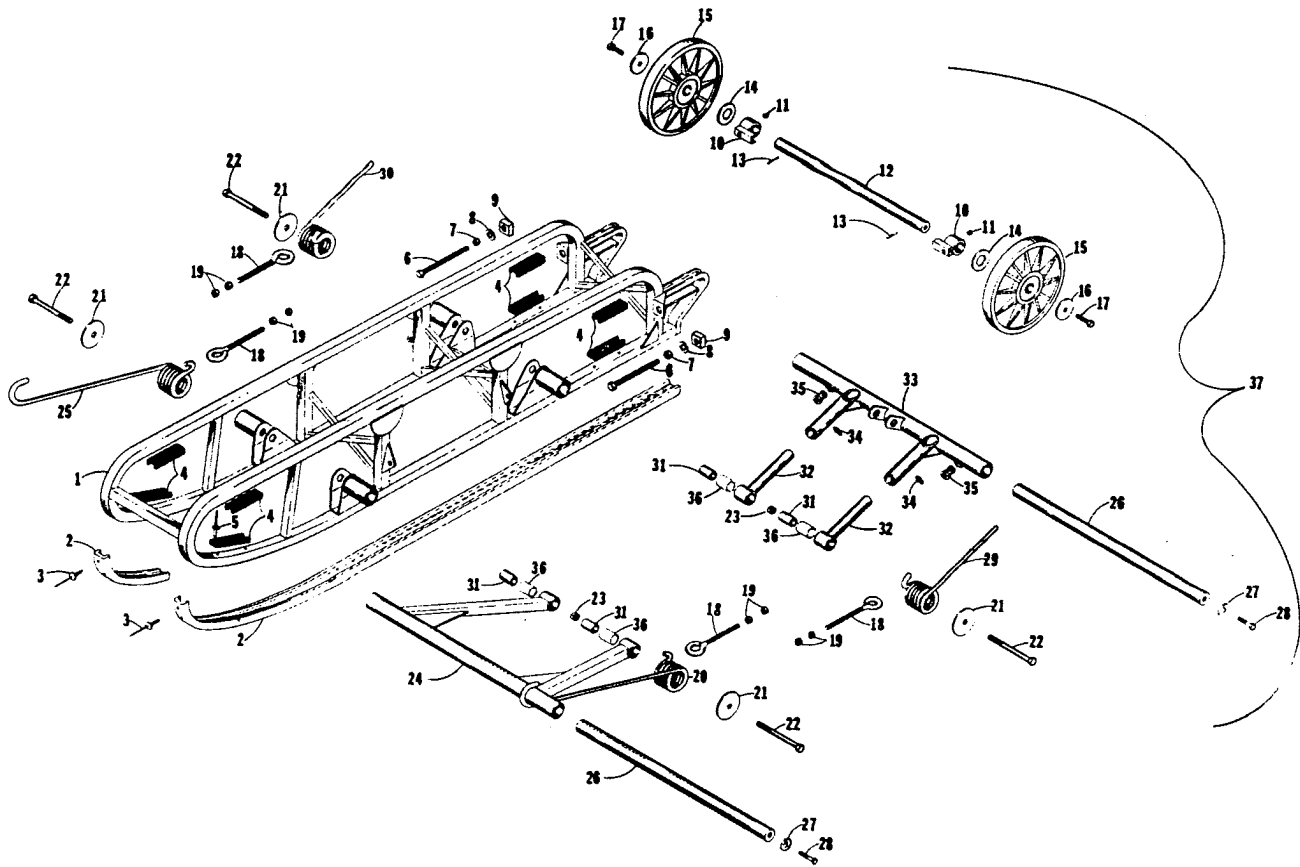

1971: Undercarriage
Panther

Ref. No.	Pt. No.	Qty.	Description	Ref. No.	Pt. No.	Qty.	Description
1	0110-263	1	Undercarriage Frame	20	0104-032	1	Spring, Left Front
2	0104-133	2	Hi-Fax, Skid Frame	21	0123-331	4	Washer, .390x2
3	0123-071	36	Rivet, No. 56	22	0123-032	4	Bolt, 3/8-24x4-1/2
4	0104-073	8	Shock Pad	23	0123-001	4	Lock Nut, 3/8-24
5	0123-251	16	Rivet	24	0110-265	1	Front Arm Weldment
6	0123-328	2	Bolt, 7/16-14x4	25	0104-033	1	Spring-Right Front
7	0123-142	2	Nut, 7/16-14	26	0110-001	2	Inner Axle
8	0123-111	2	Lock Washer-7/16	27	0123-011	4	Lock Washer-3/8
9	0123-356	2	Nut, Square 7/16-14	28	0123-023	4	Bolt, 3/8-24x1
10	0110-268	2	Spacer, Rear Axle	29	0104-035	1	Spring-Left Rear
11	0123-040	2	Set Screw, 3/8-24x3/8	30	0104-031	1	Spring-Right Rear
12	0104-131	1	Axle, Rear	31	0104-108	4	Insert, Pivot
13	0123-061	2	Drive Pin, 5/32x1-1/4	32	0110-266	2	Inside Arm w/Bushing
14	0123-018	2	Washer, .765x1-1/2	33	0110-269	1	Arm Assembly, Rear
15	0104-023	2	Wheel	34	0104-062	2	Zerk, 1/4-28
16	0123-019	2	Washer, 21/64 ID	35	0104-092	2	Bushing, Spring
17	0123-131	2	Bolt, 5/16-24x3/4 (Es-Lok)	36	0104-107	4	Oilite Bushing
18	2272-037	4	Eye Bolt, 3/8-16x4-1/4	37	0110-286	1	Undercarriage Assy. (1-37)
19	0123-150	8	Jam Nut, 3/8-16